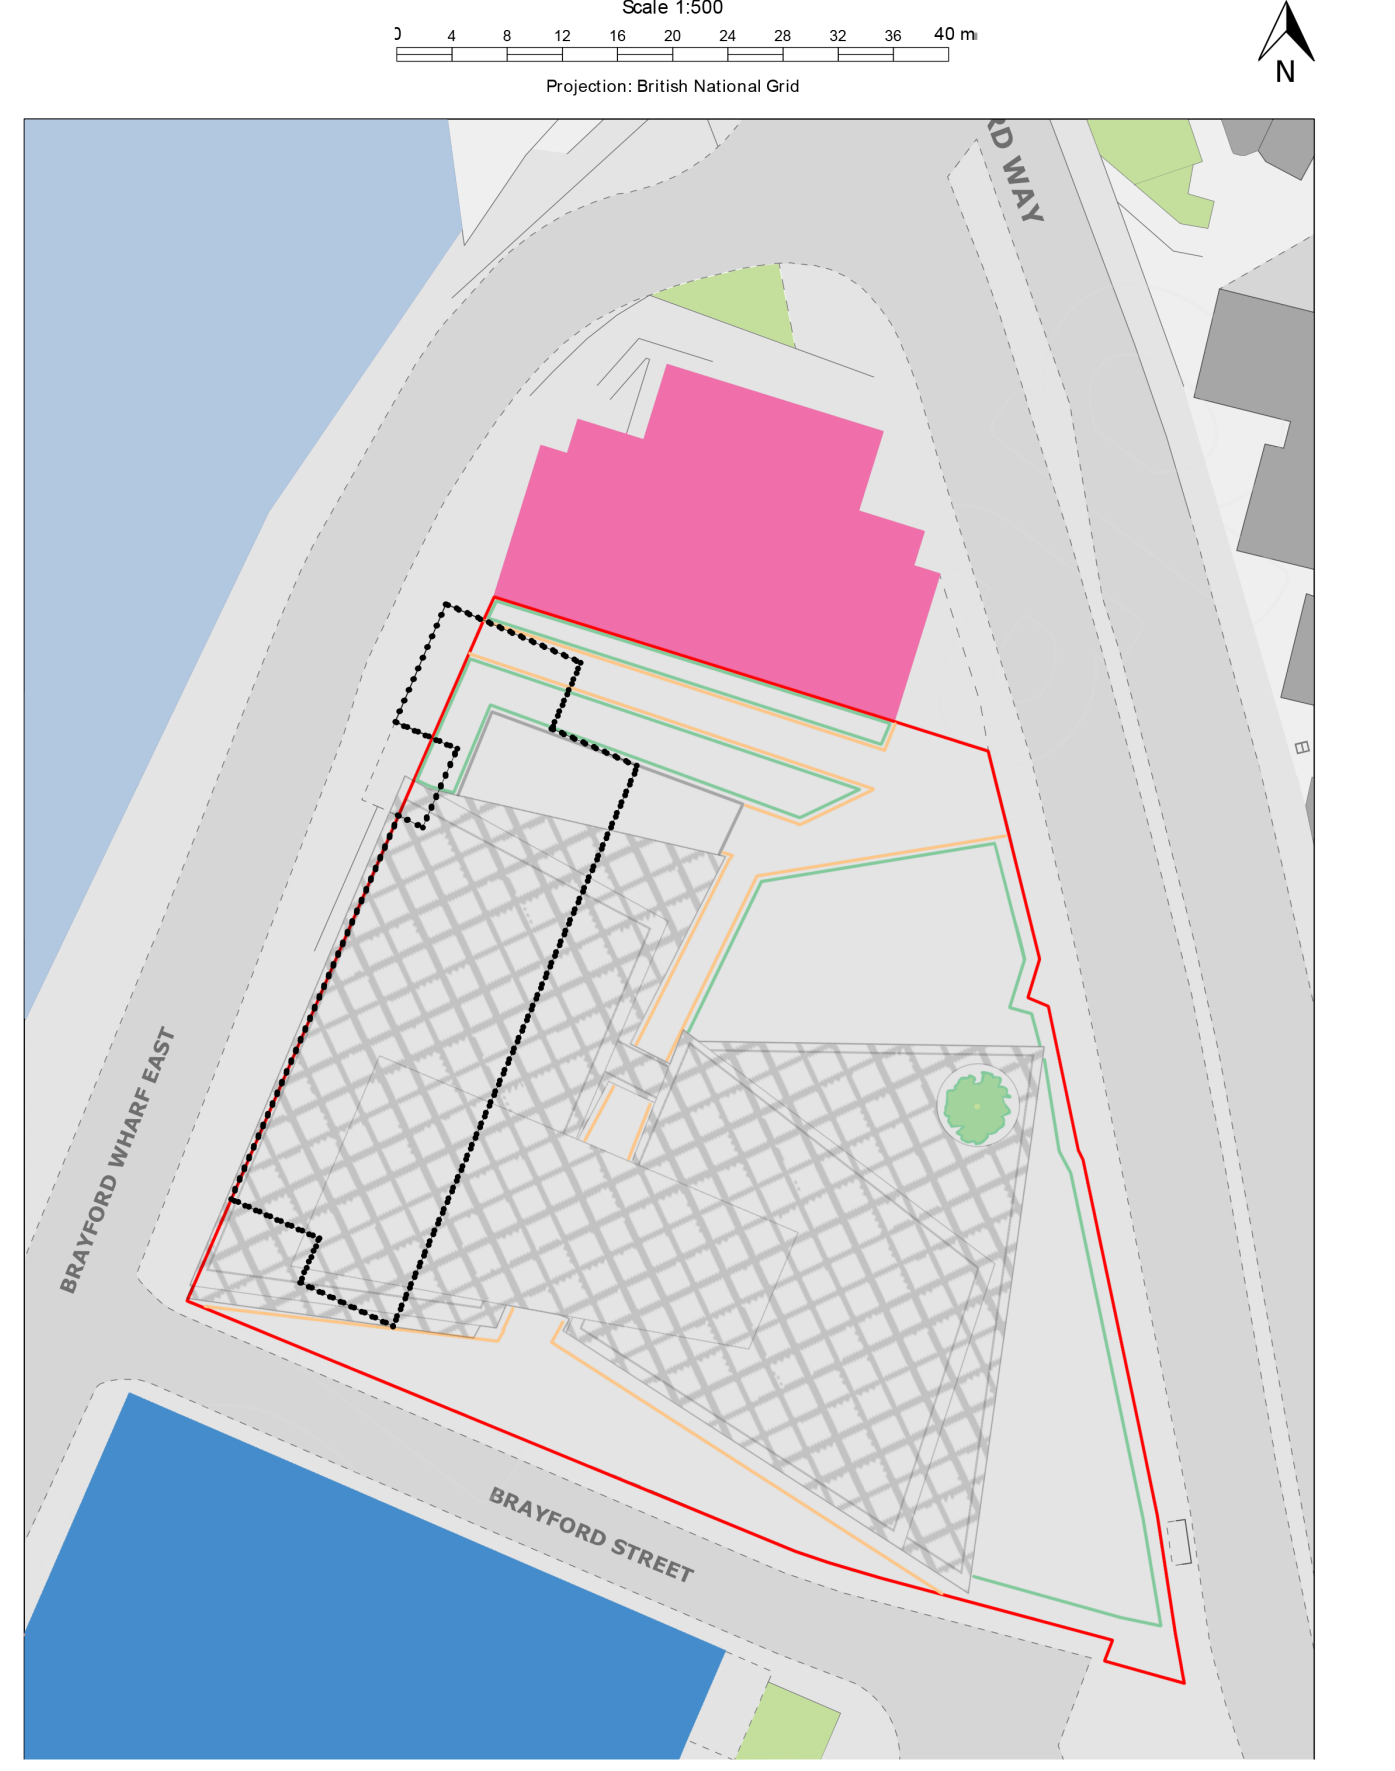

Brayford View Community Centre

Joshua Grundy - 27929878

Arc 3003