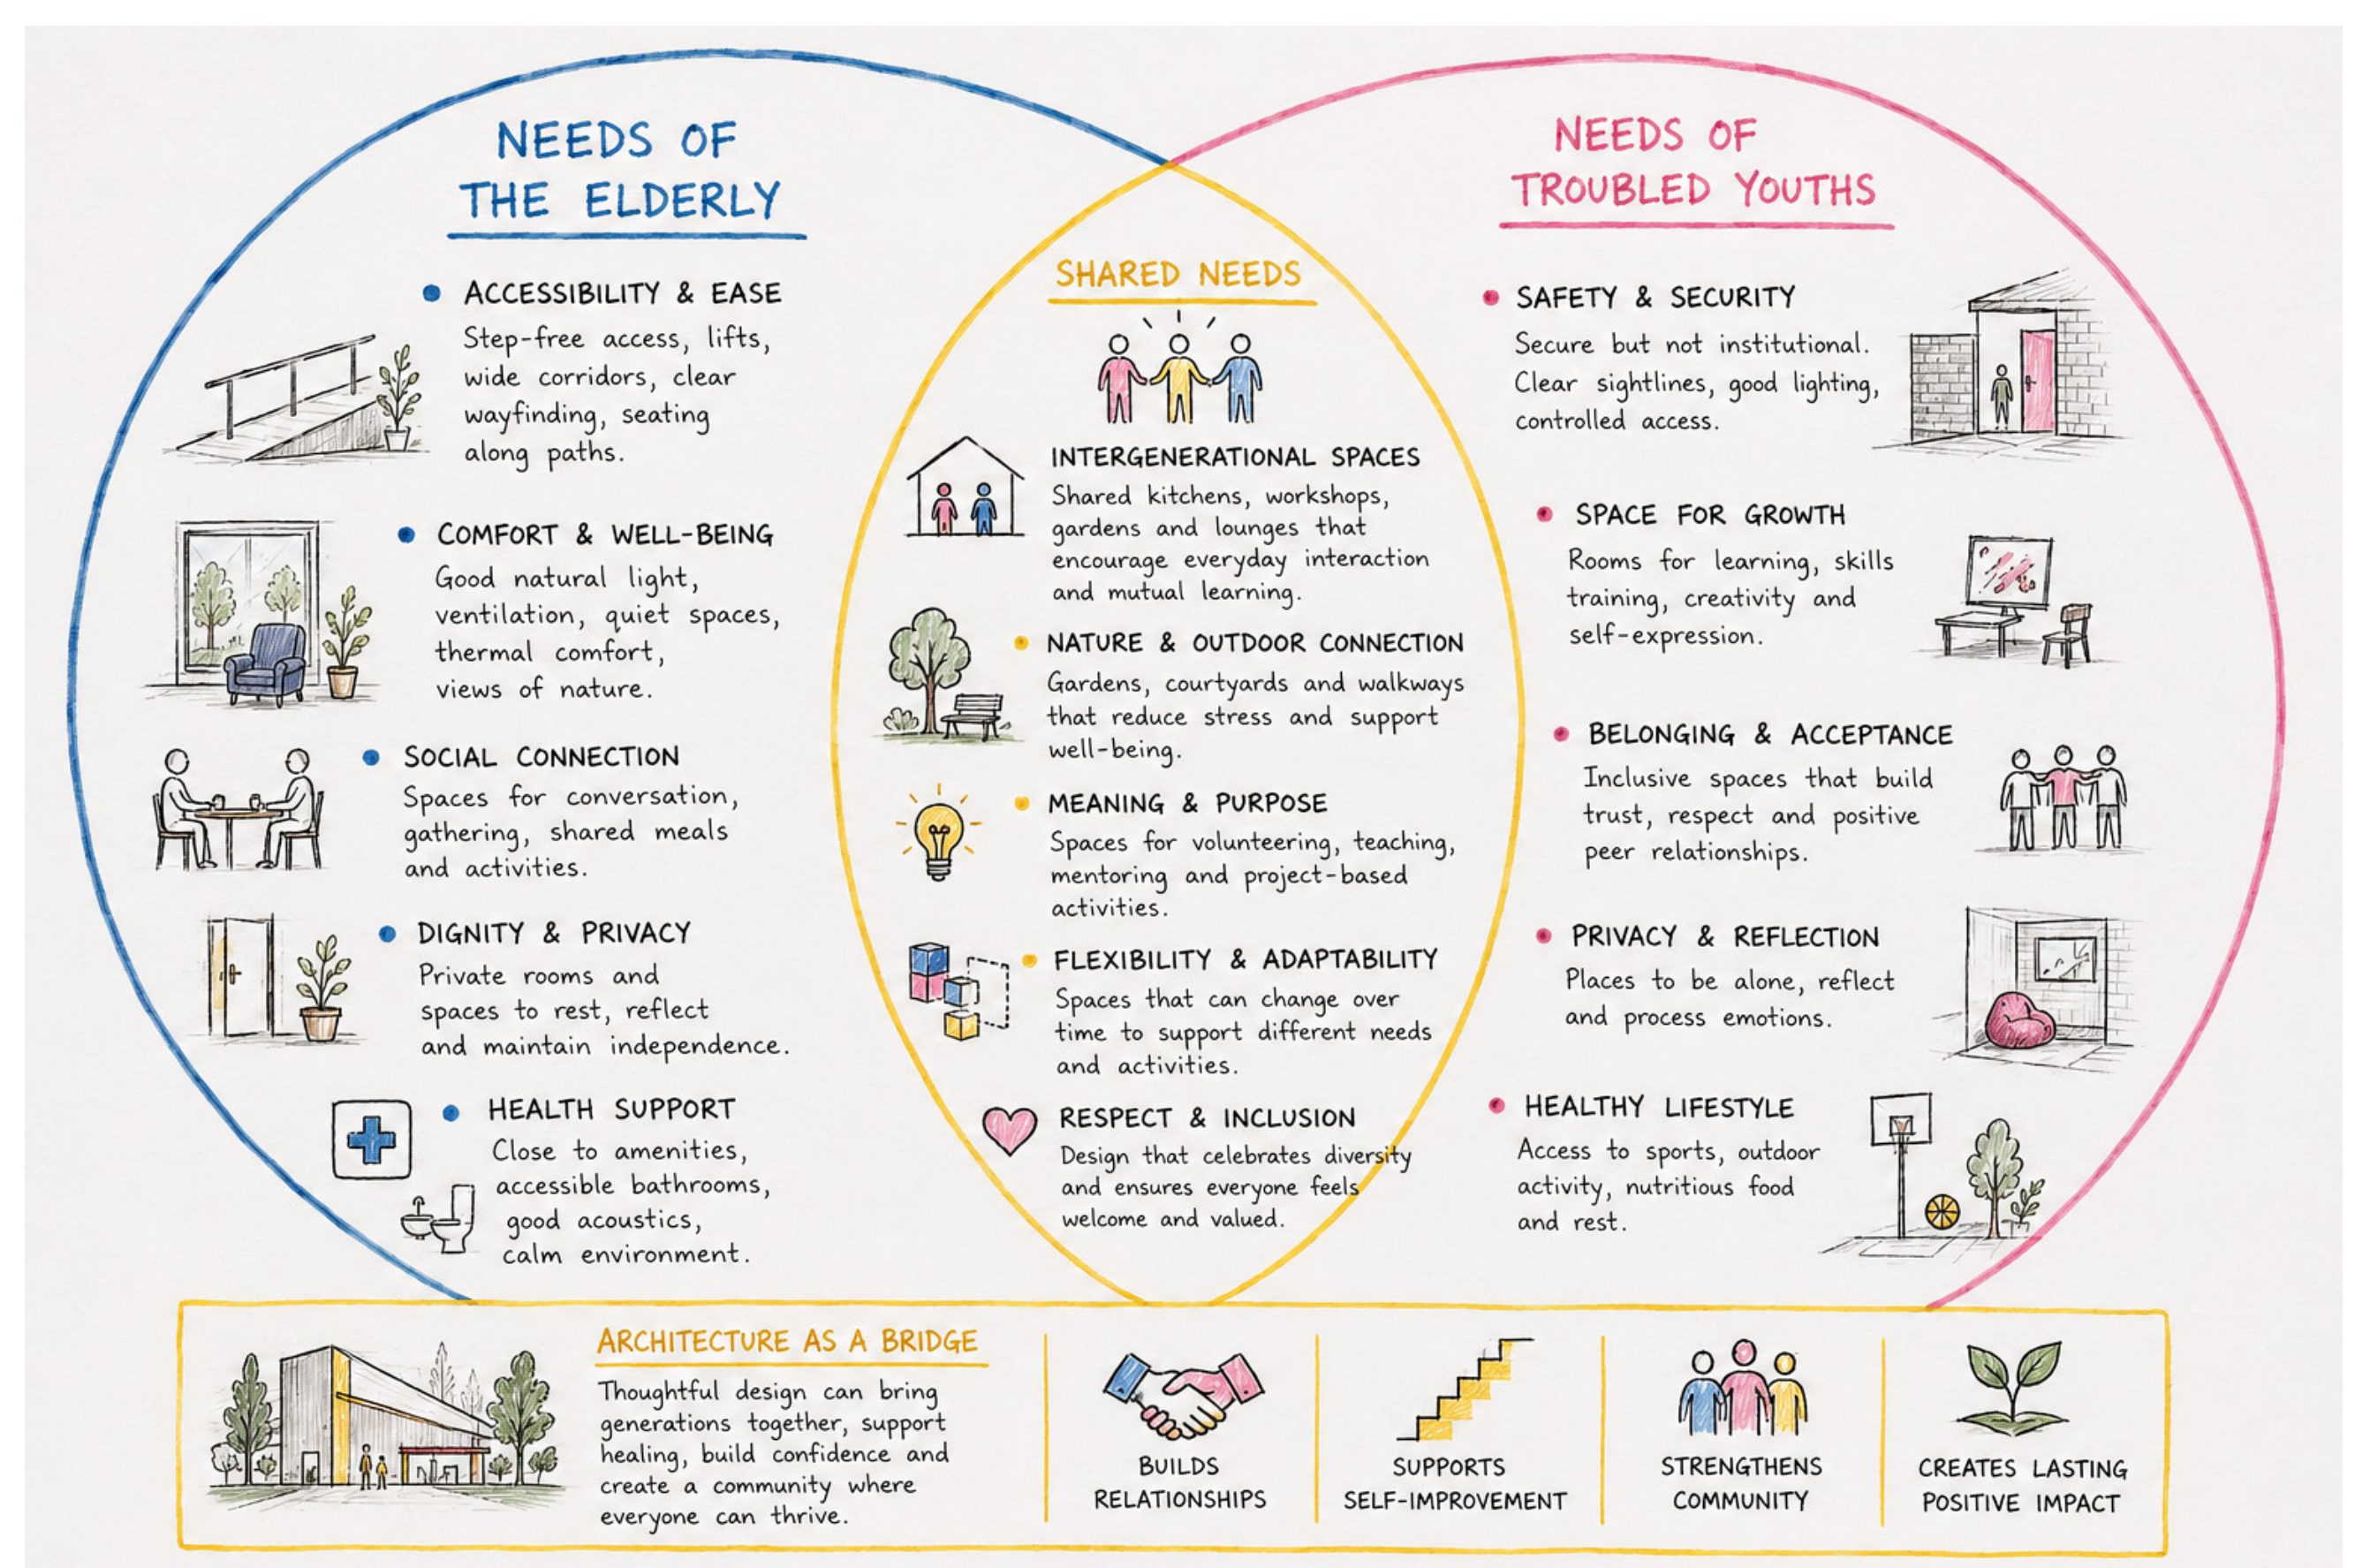

Brayford View Community Centre

Joshua Grundy - 27929878

Arc 3003