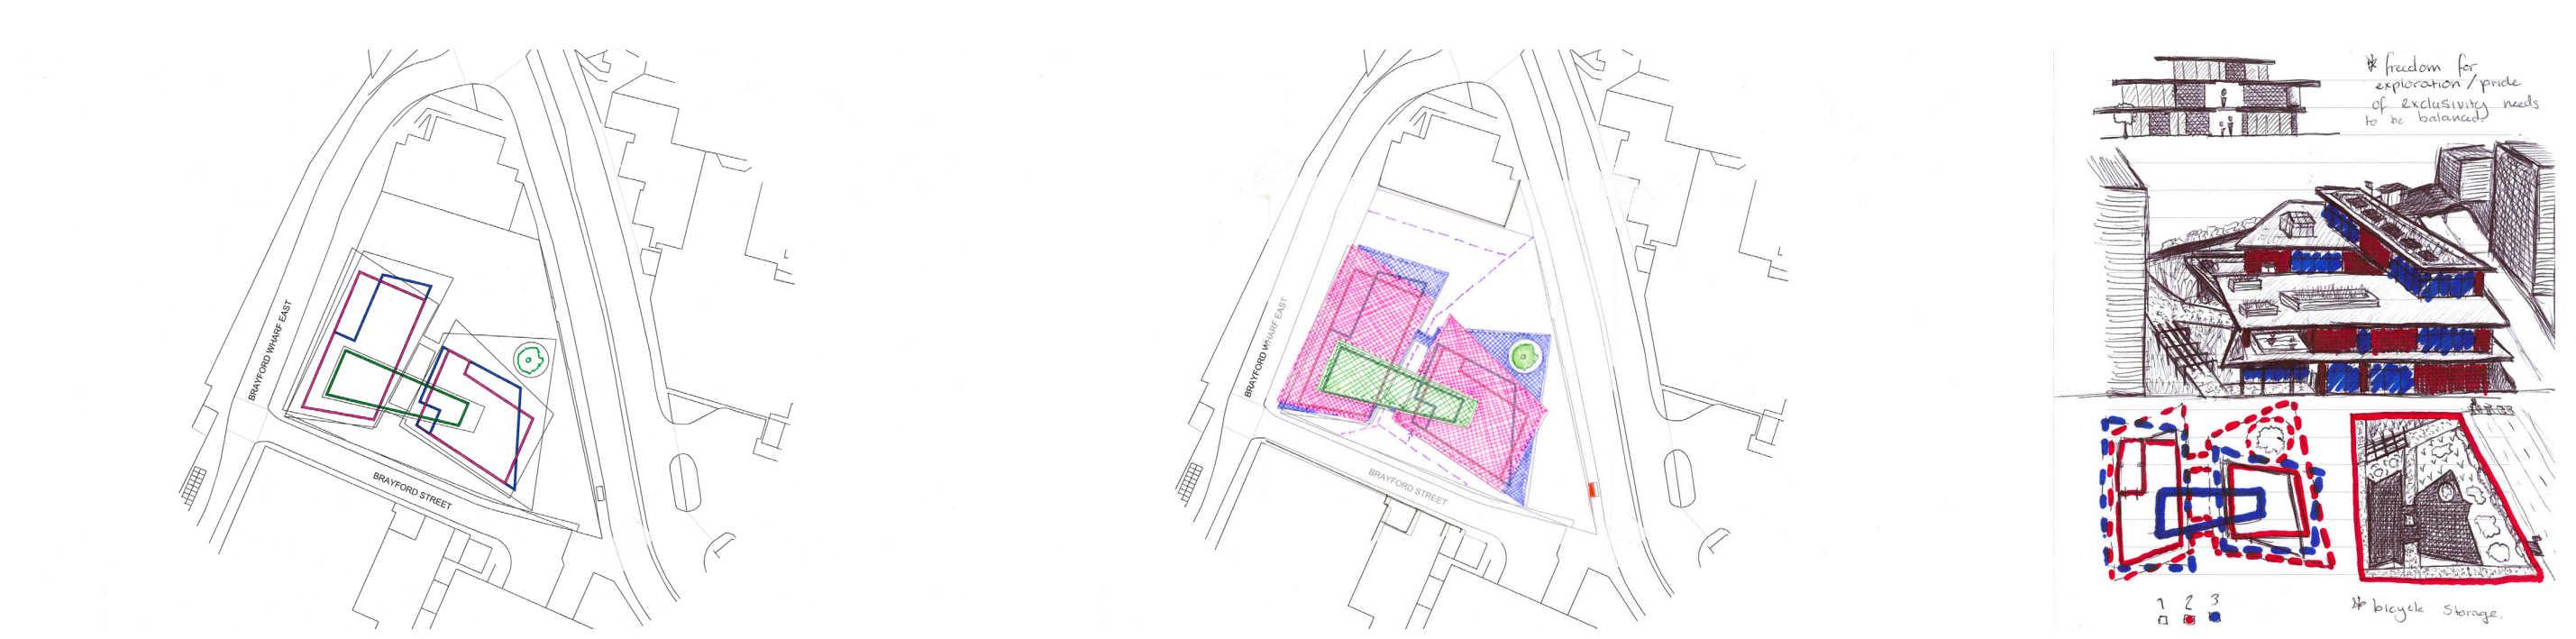

Brayford View Community Centre

Joshua Grundy - 27929878

Arc 3003