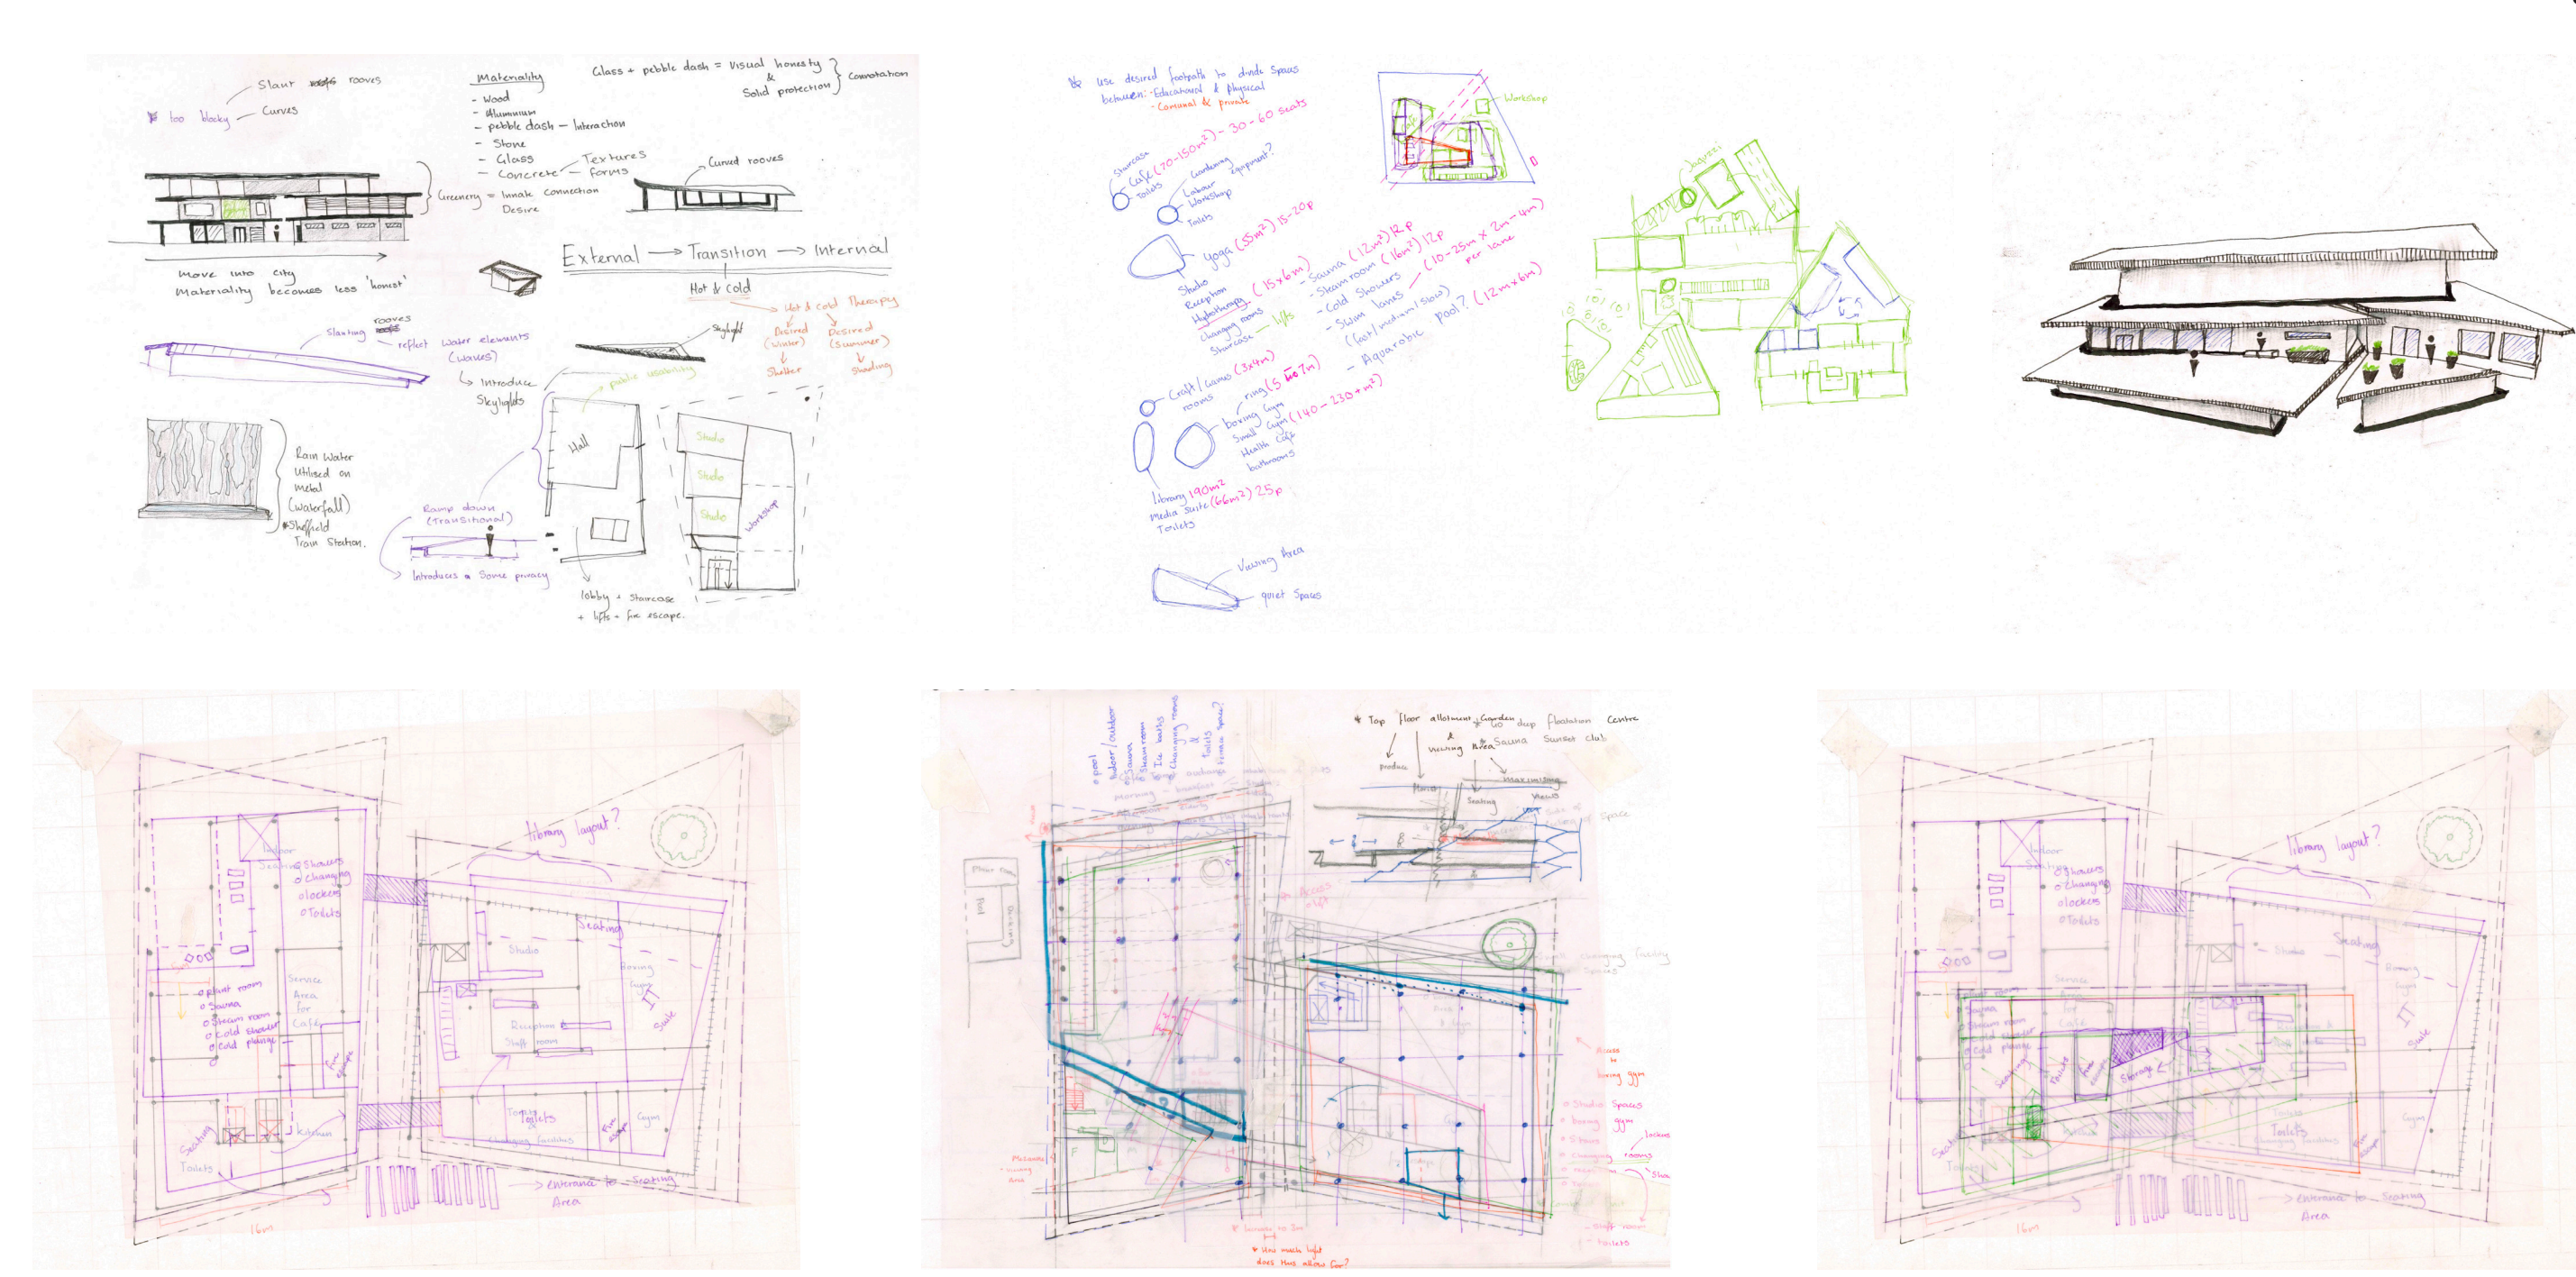

Brayford View Community Centre

Joshua Grundy - 27929878

Arc 3003