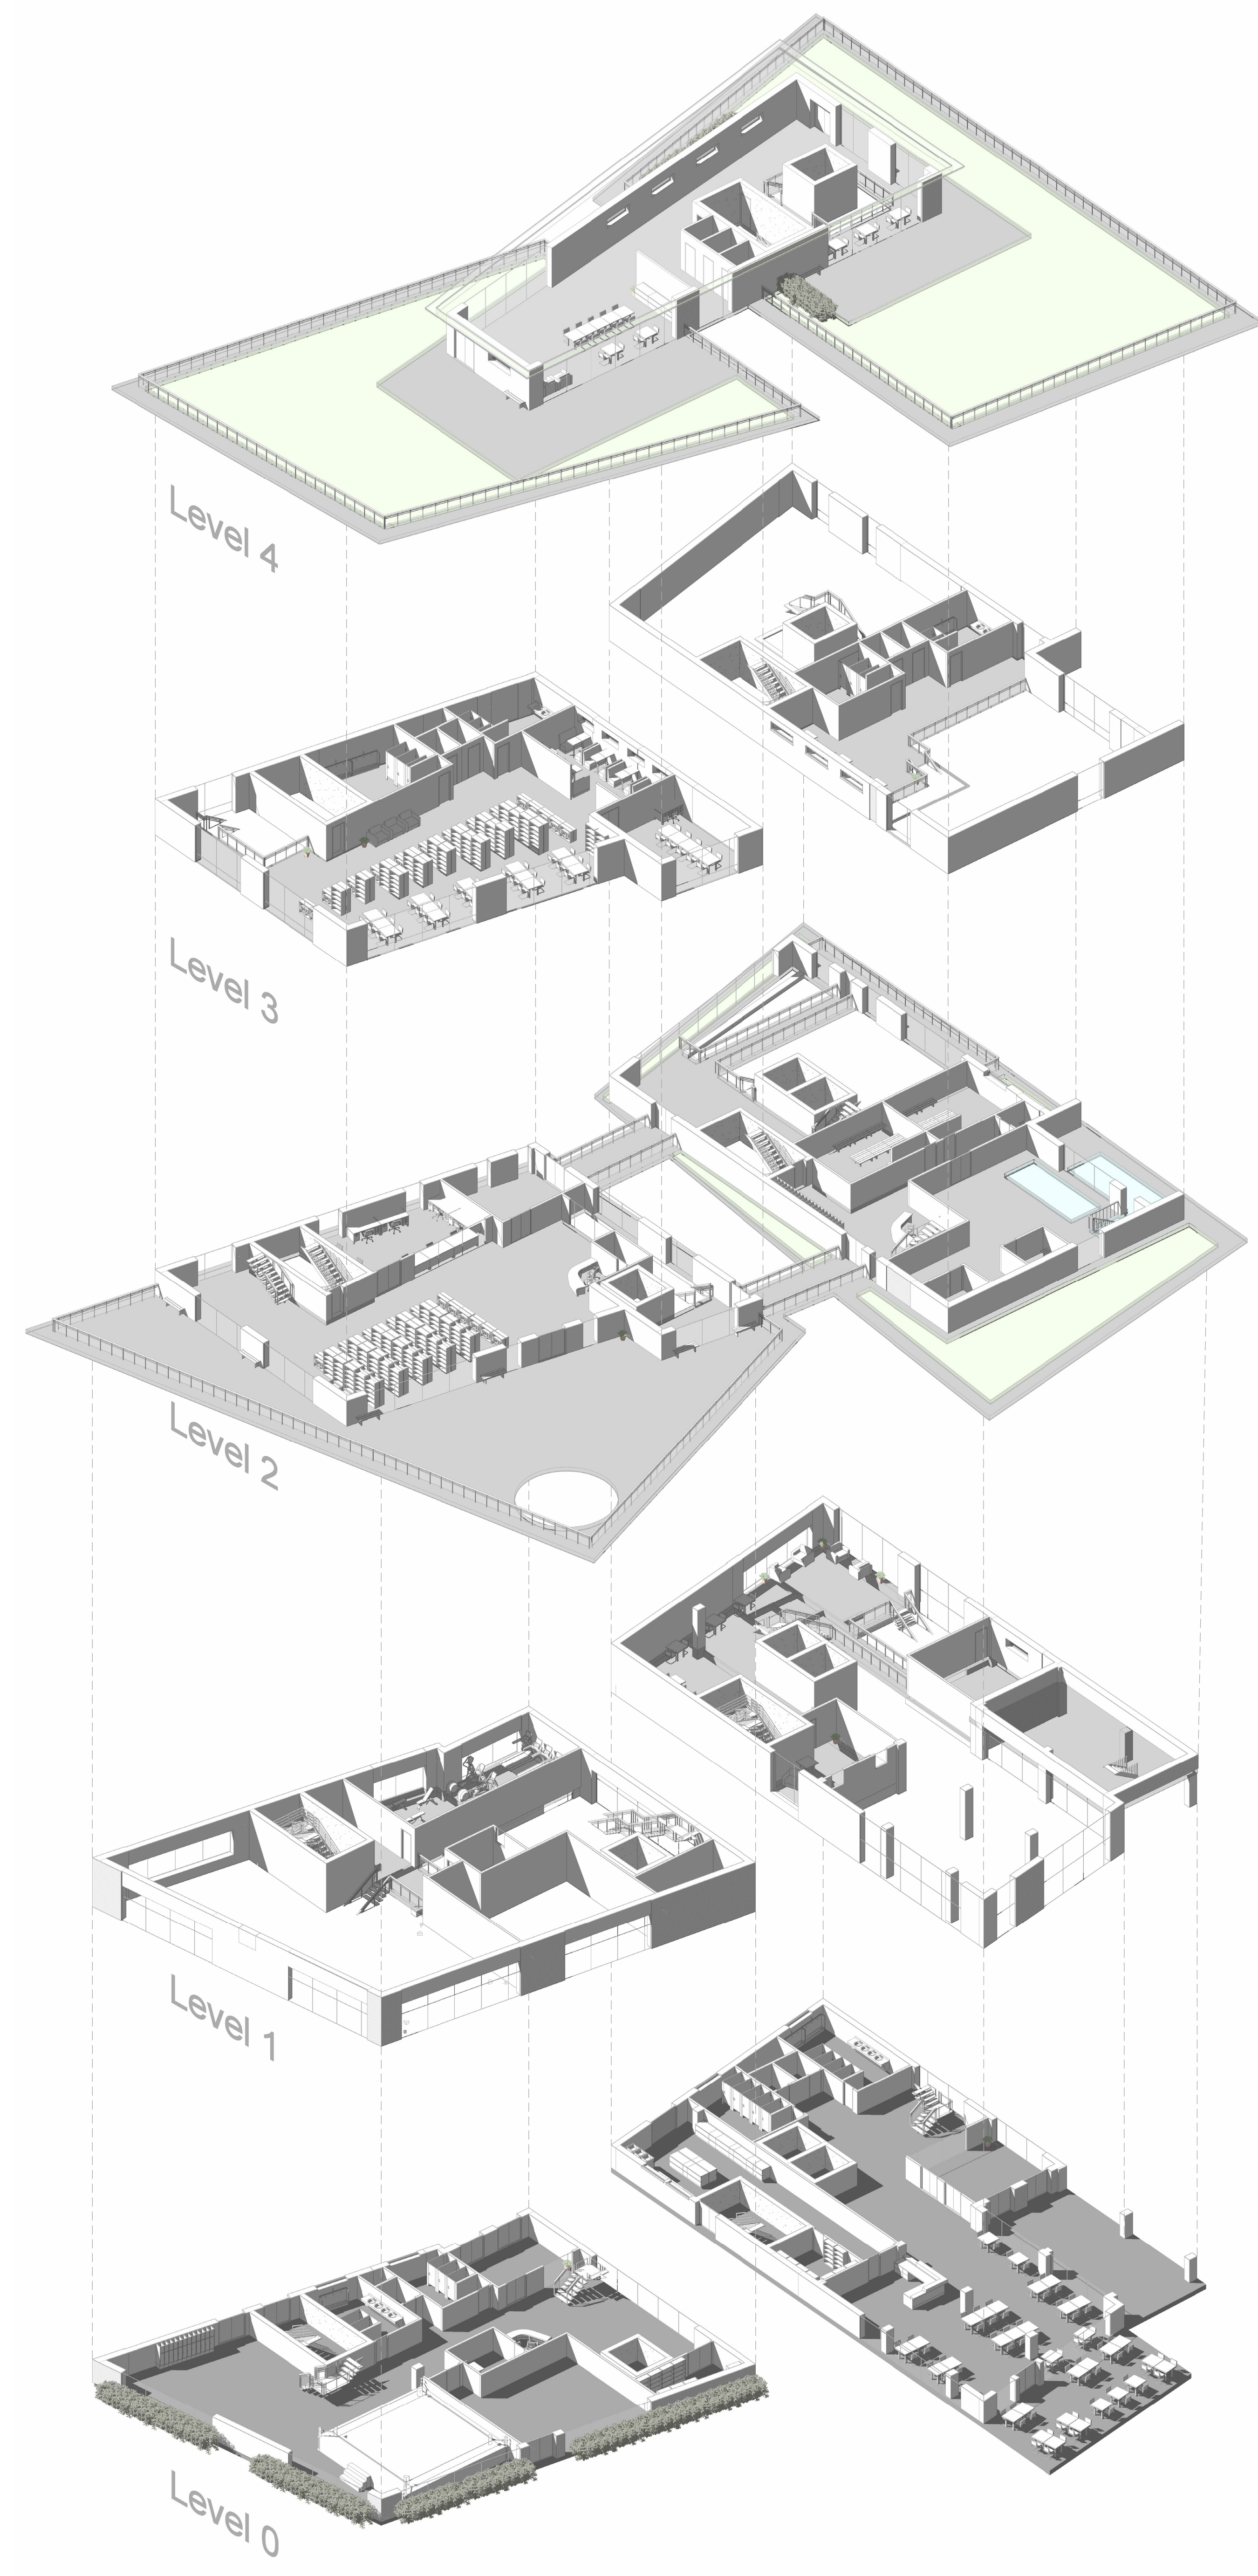

# Brayford View Community Centre

This project proposes a community centre at Brayford Wharf, Lincoln, designed to support rehabilitation, well being and social connection for young people and the elderly. The development transforms an underused office and car park site into an inclusive space that encourages learning, exercise, relaxation and community engagement.

The design responds to local issues such as youth offending and loneliness while promoting sustainability through renewable energy systems, green spaces and energy-efficient design. Located in Lincoln city centre with excellent transport links, the project aims to create a welcoming, accessible and environmentally responsible community hub.

Joshua Grundy - 27929878

Arc 3003

**04**

Activity studio  
Gardening equipment  
Toilets  
Roof Garden

**03**

library  
Study pods  
Conference room  
Toilets

**02**

Changing rooms  
Swimming pool  
Sauna  
Steam room  
Library  
IT Suite  
Lobby  
Roof Terrace

**01**

Staff room  
Plant room  
Exercise studio

**00**

Lobby  
Cafe  
Boxing Gym  
Exercise studio  
Toilets  
Storage cupboard