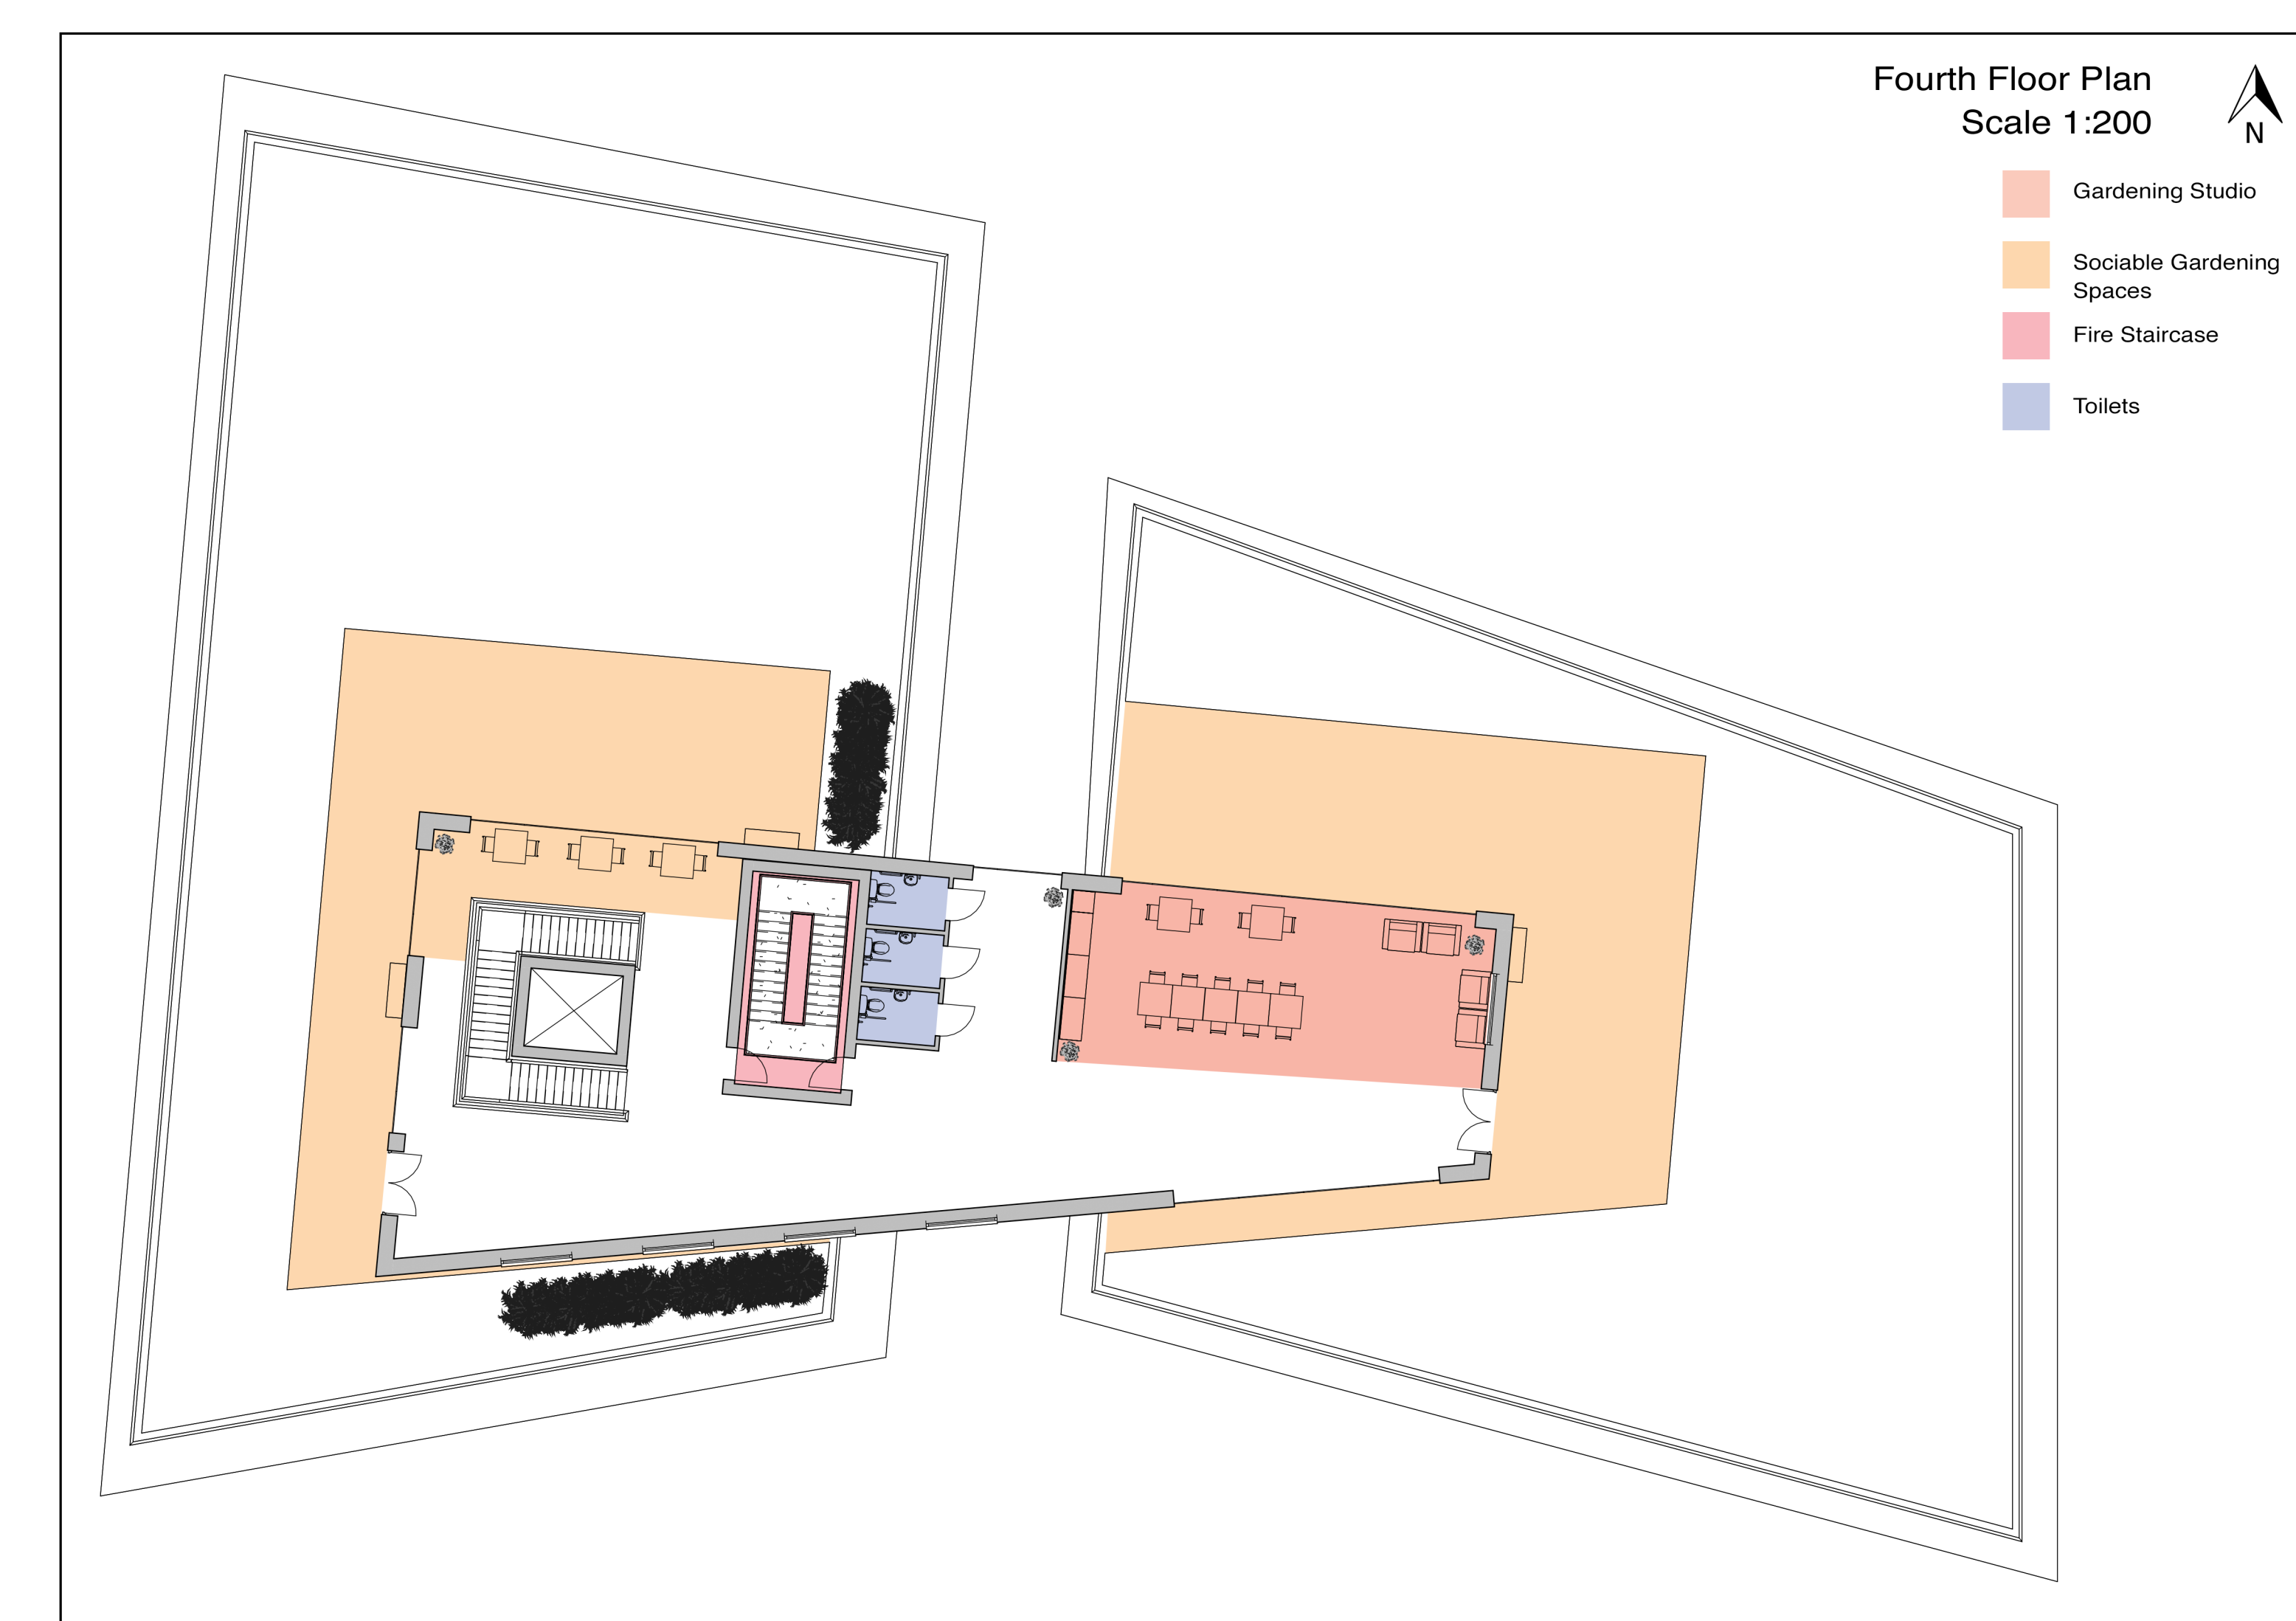

Brayford View Community Centre

Joshua Grundy - 27929878

Arc 3003