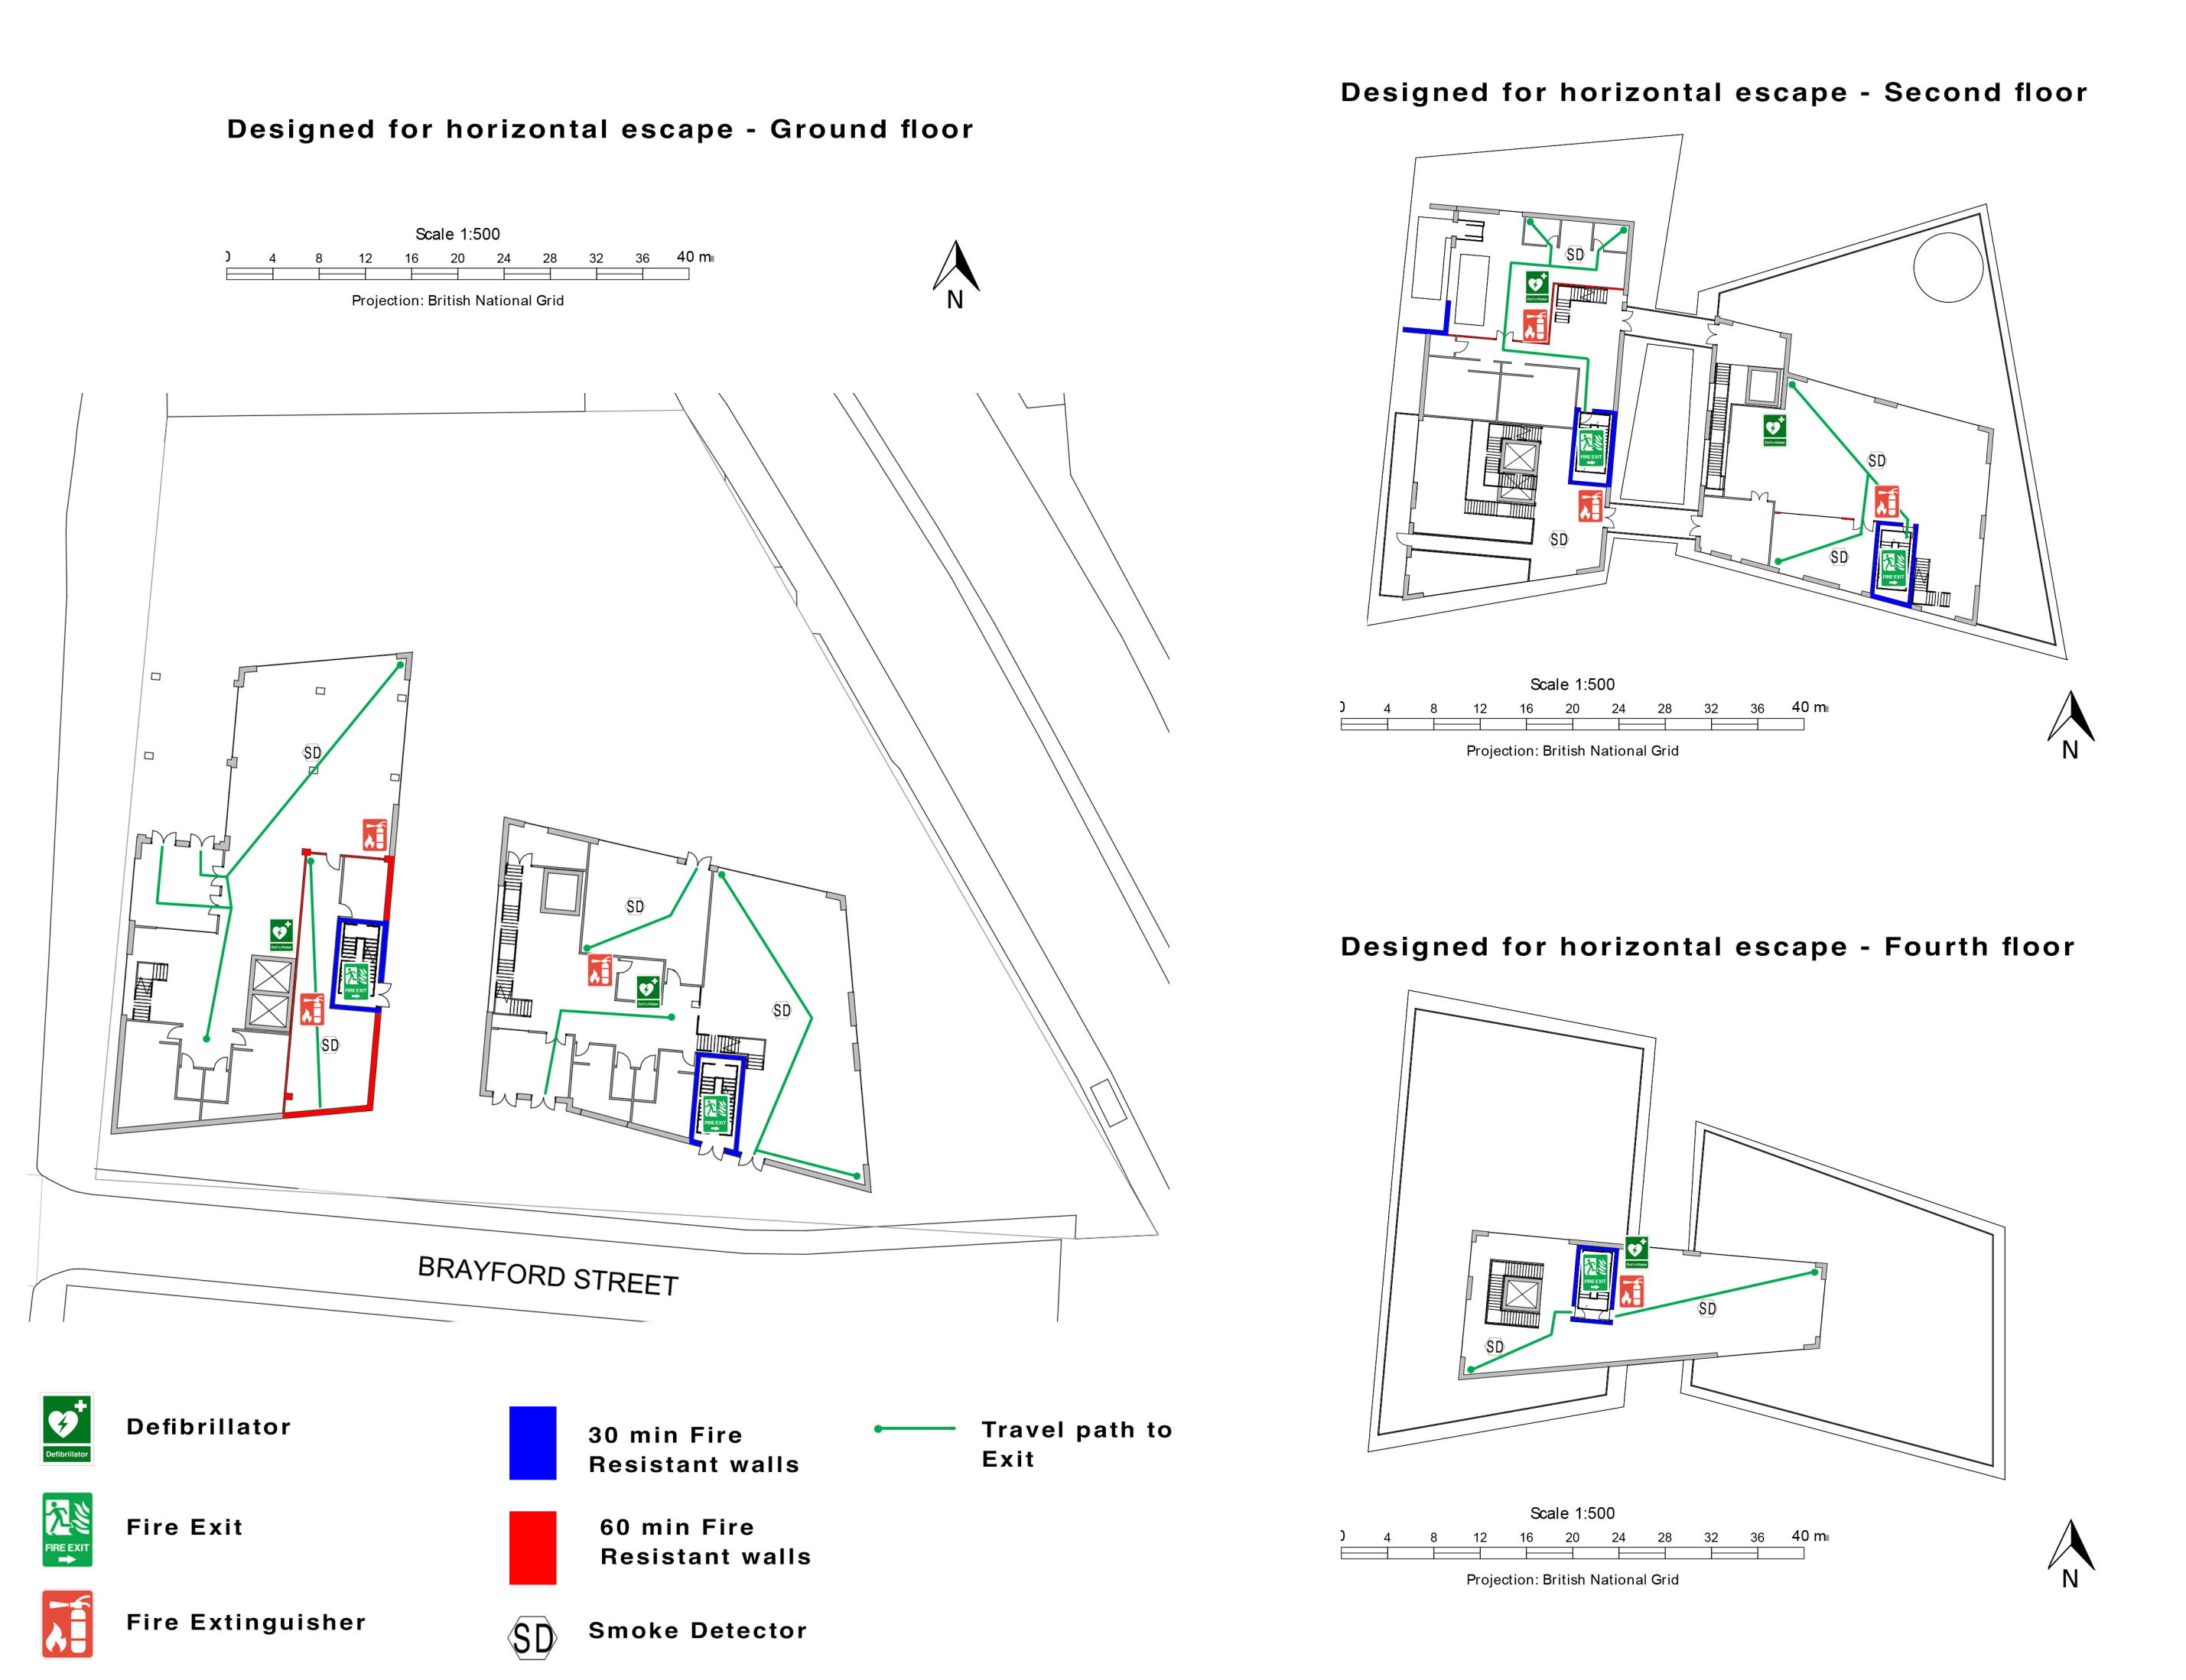

Brayford View Community Centre

Joshua Grundy - 27929878

Arc 3003