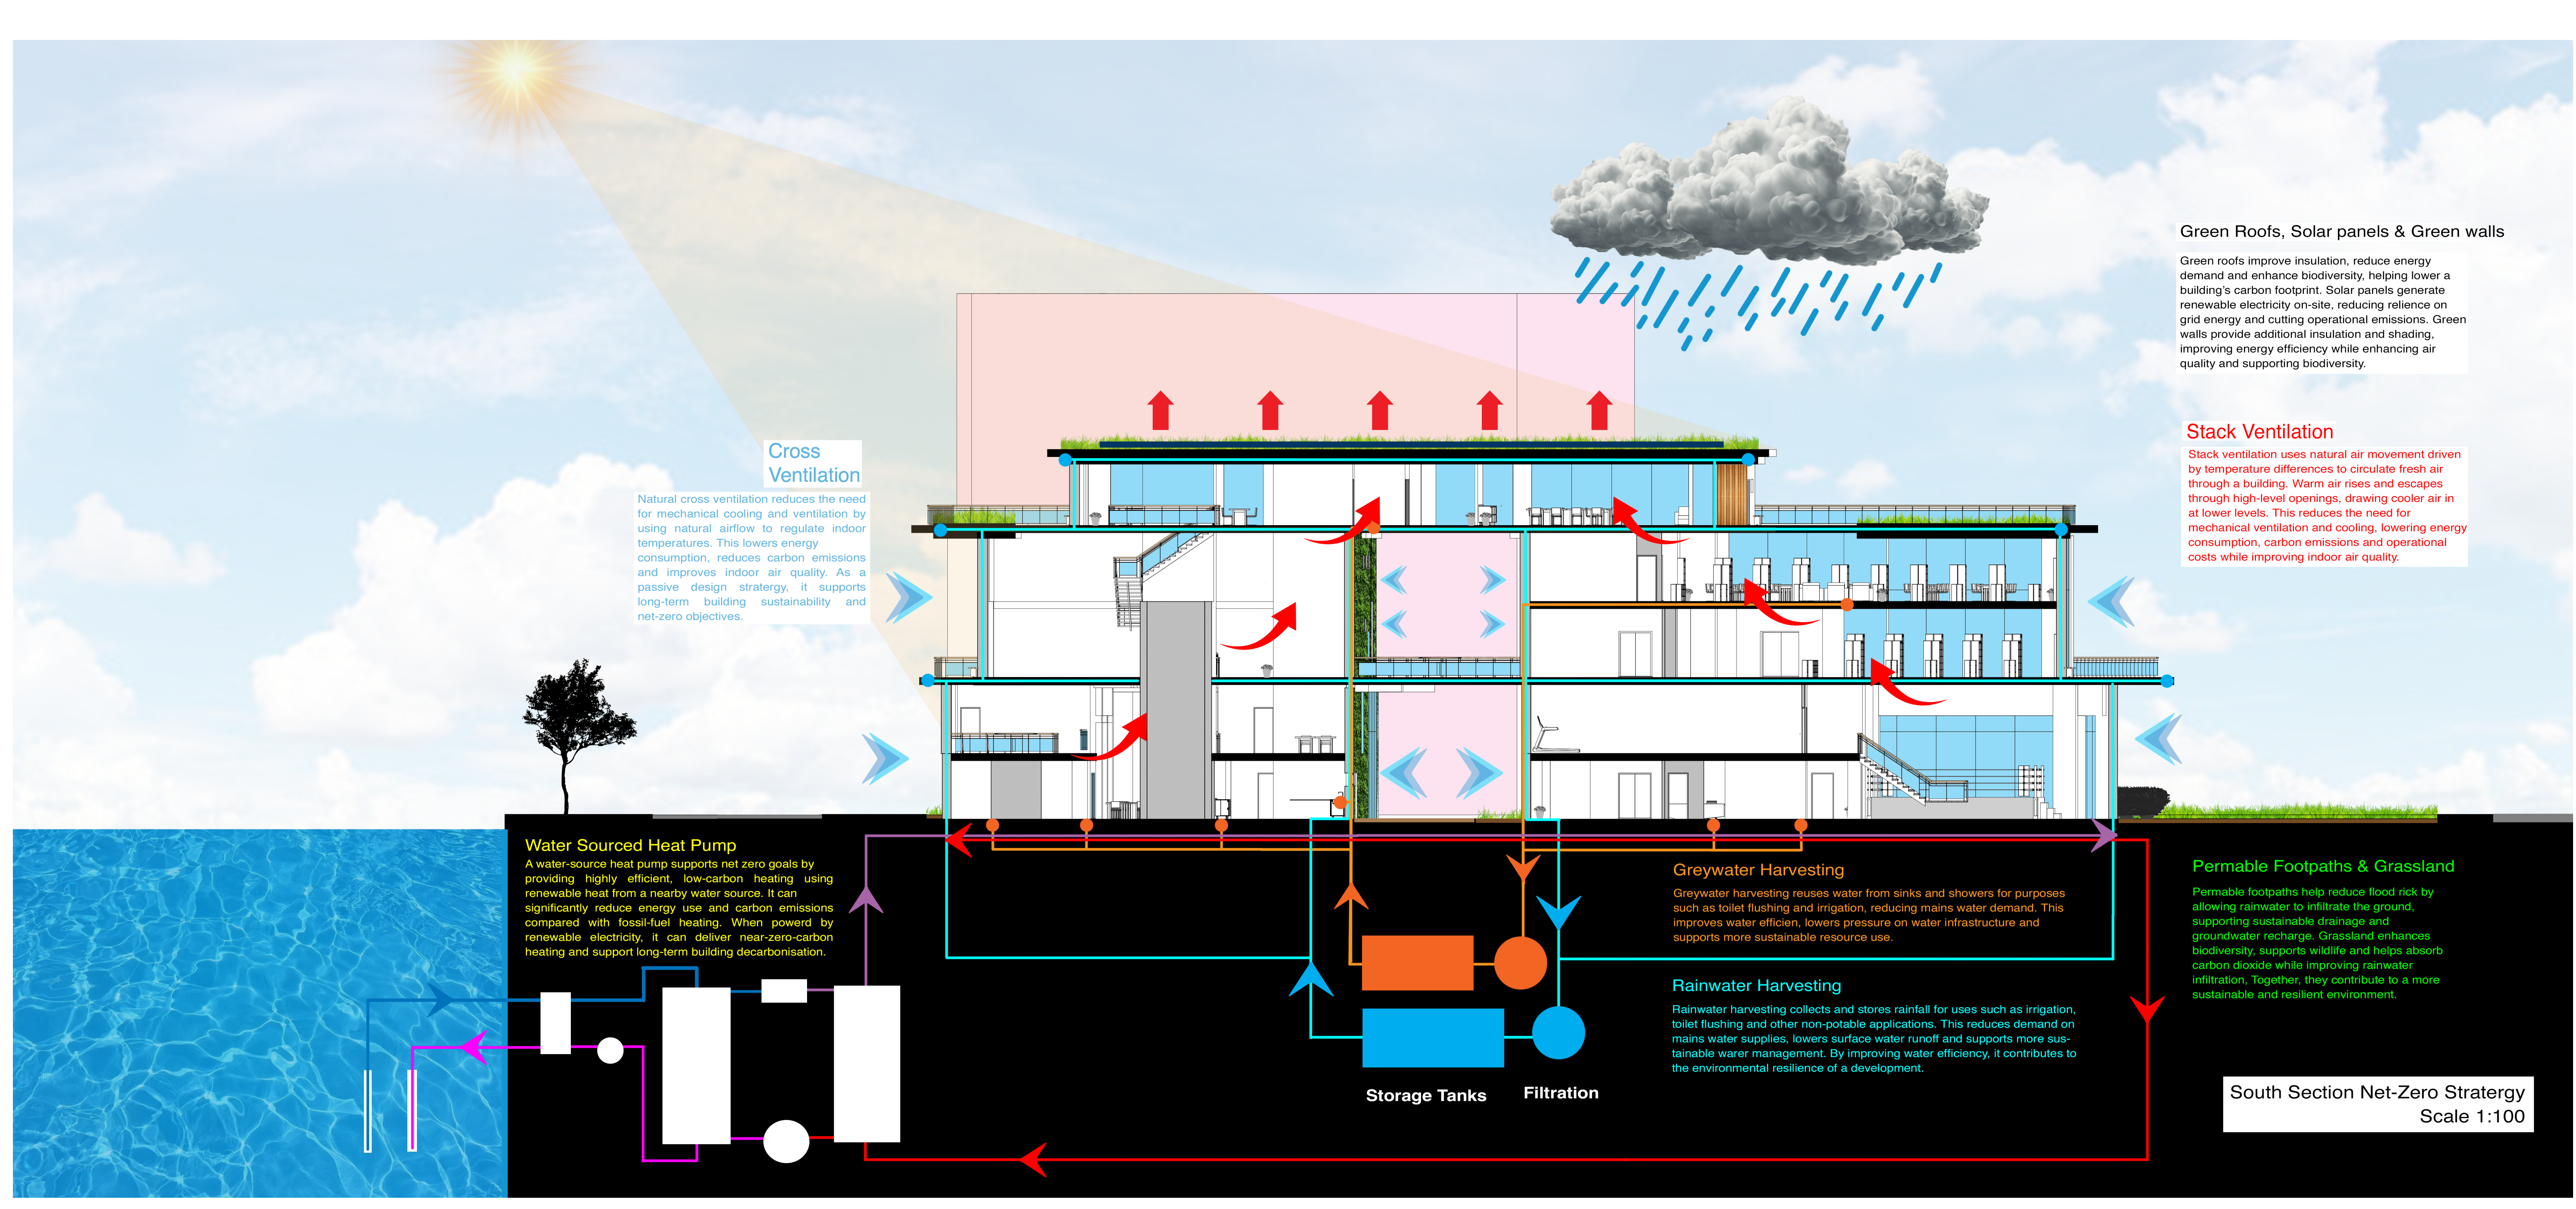

# Brayford View Community Centre

This project proposes a community centre at Brayford Wharf, Lincoln, designed to support rehabilitation, well being and social connection for young people and the elderly. The development transforms an underused office and car park site into an inclusive space that encourages learning, exercise, relaxation and community engagement.

The design responds to local issues such as youth offending and loneliness while promoting sustainability through renewable energy systems, green spaces and energy-efficient design. Located in Lincoln city centre with excellent transport links, the project aims to create a welcoming, accessible and environmentally responsible community hub.

Joshua Grundy - 27929878

Arc 3003

**04**

Activity studio  
Gardening equipment  
Toilets  
Roof Garden

**03**

library  
Study pods  
Conference room  
Toilets

**02**

Changing rooms  
Swimming pool  
Sauna  
Steam room  
Library  
IT Suite  
Lobby  
Roof Terrace

**01**

Staff room  
Plant room  
Exercise studio

**00**

Lobby  
Cafe  
Boxing Gym  
Exercise studio  
Toilets  
Storage cupboard