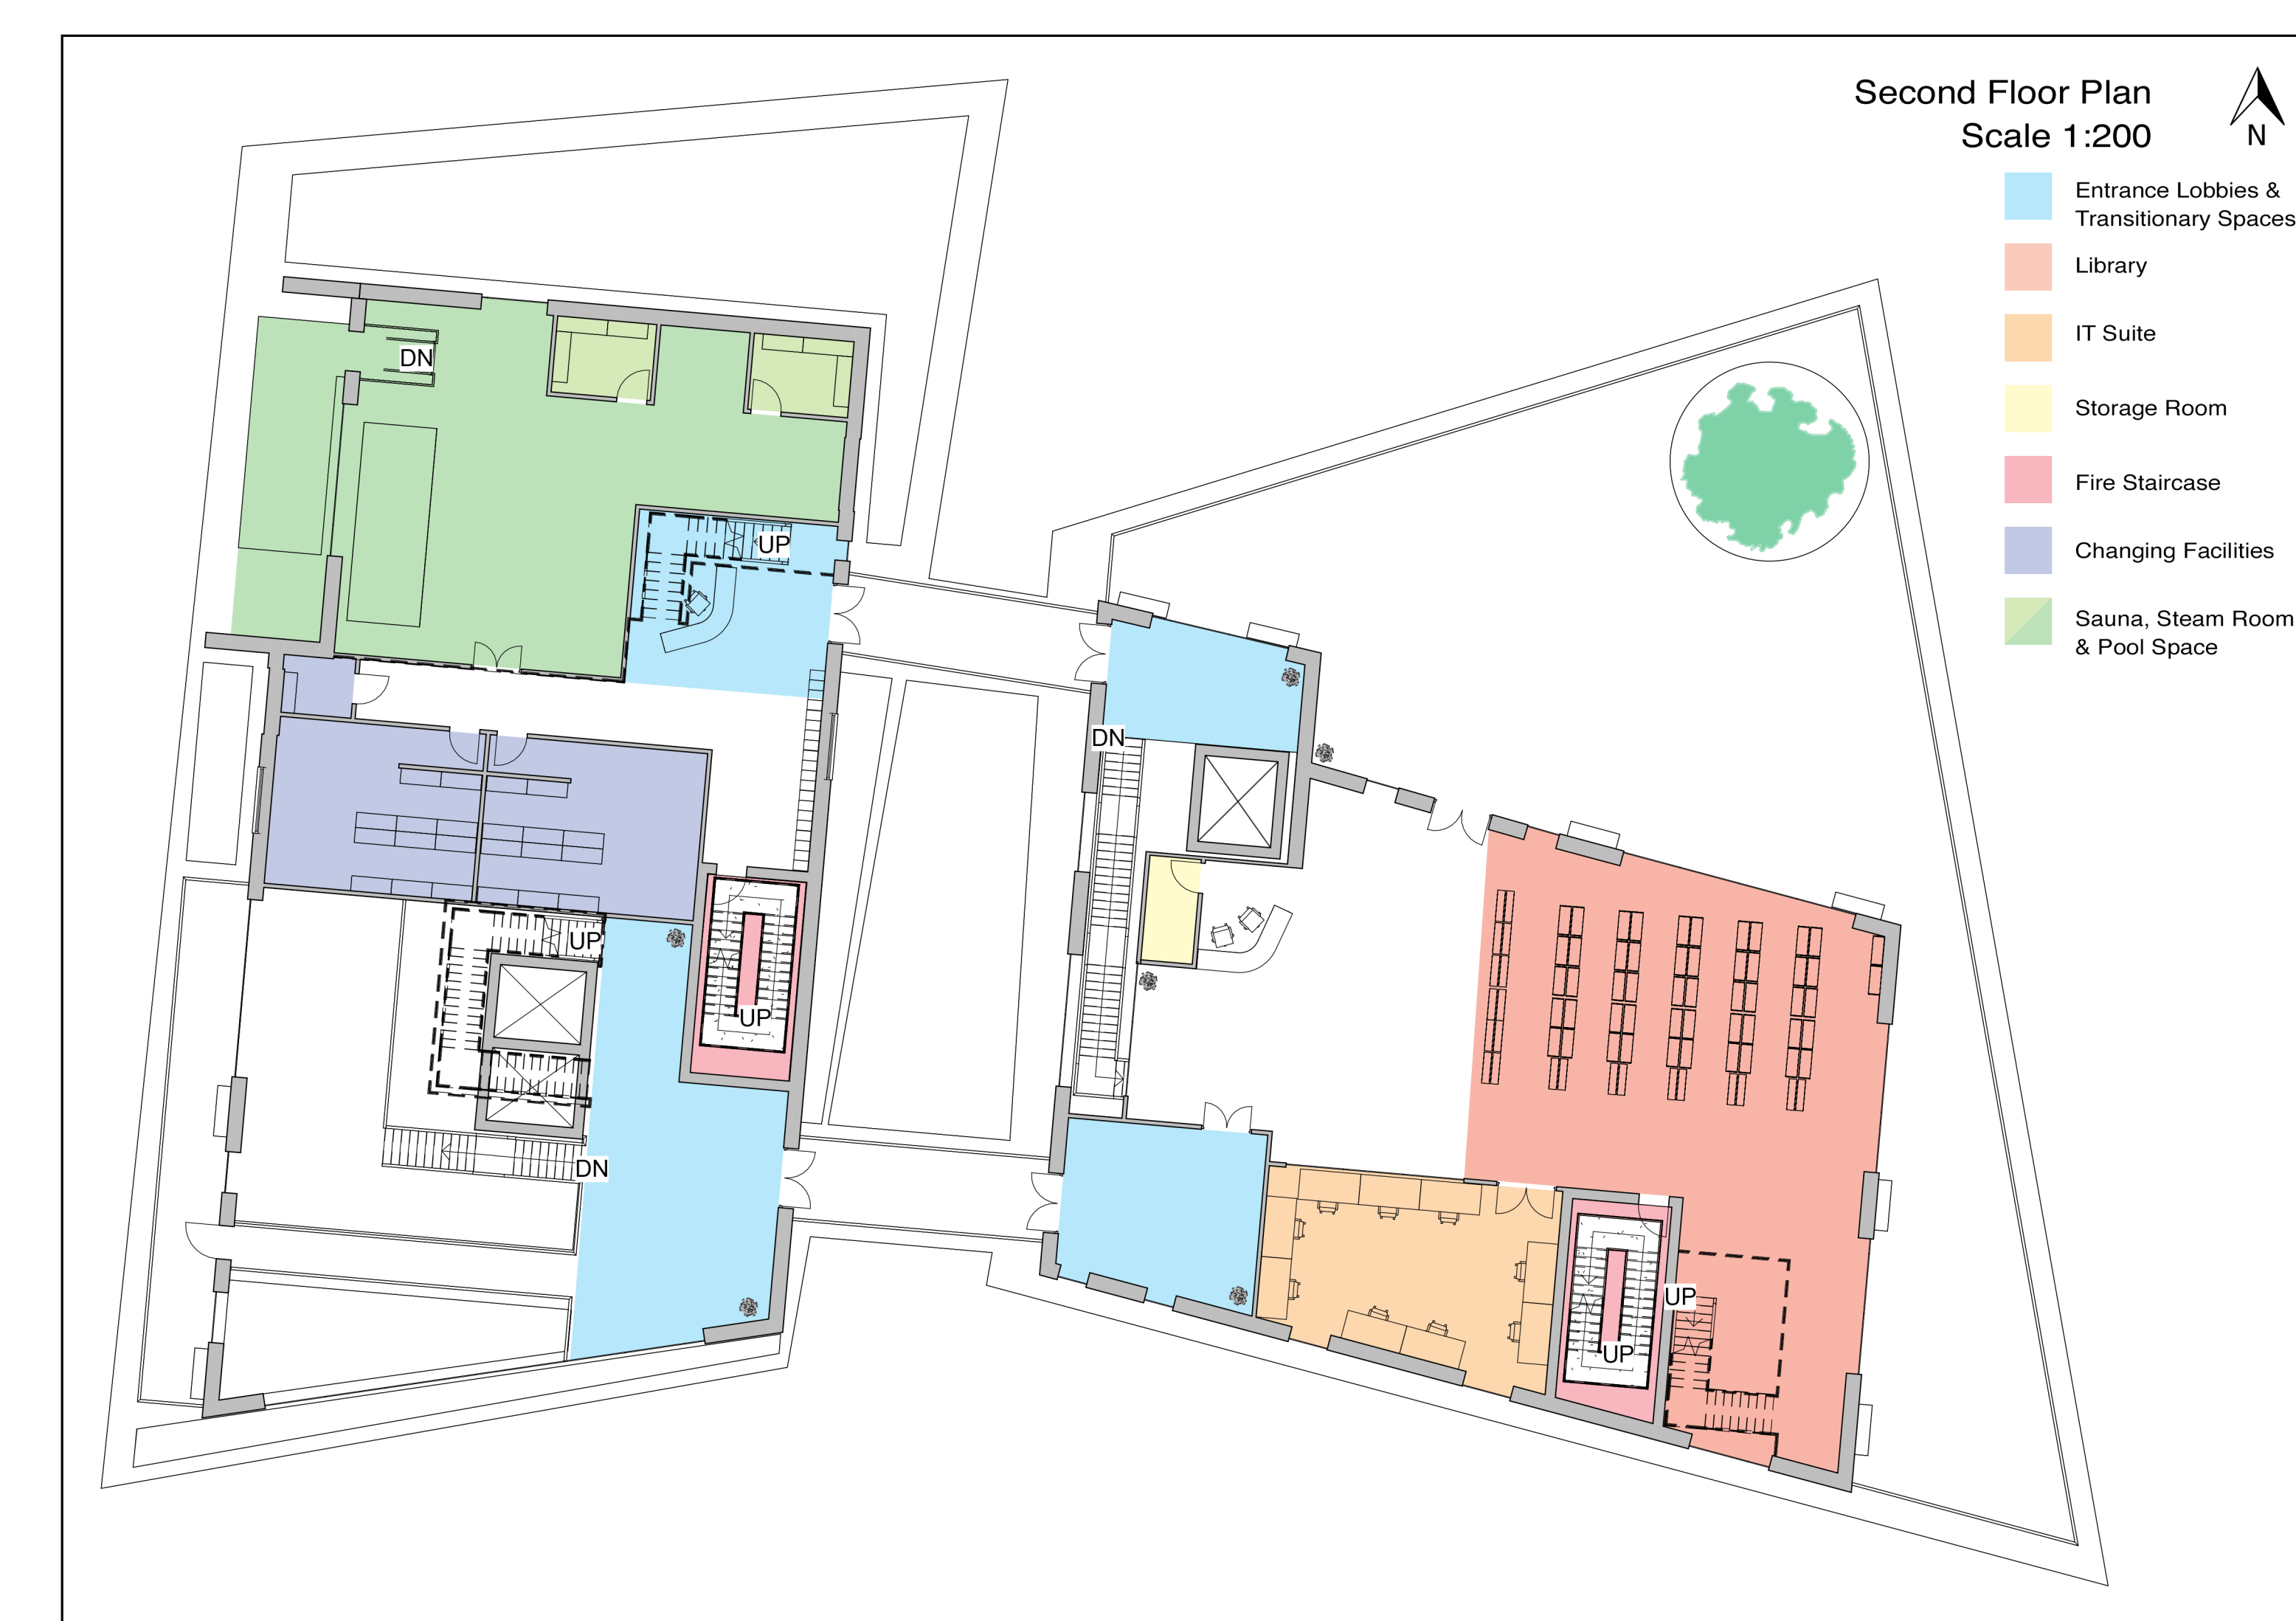

Brayford View Community Centre

Joshua Grundy - 27929878

Arc 3003