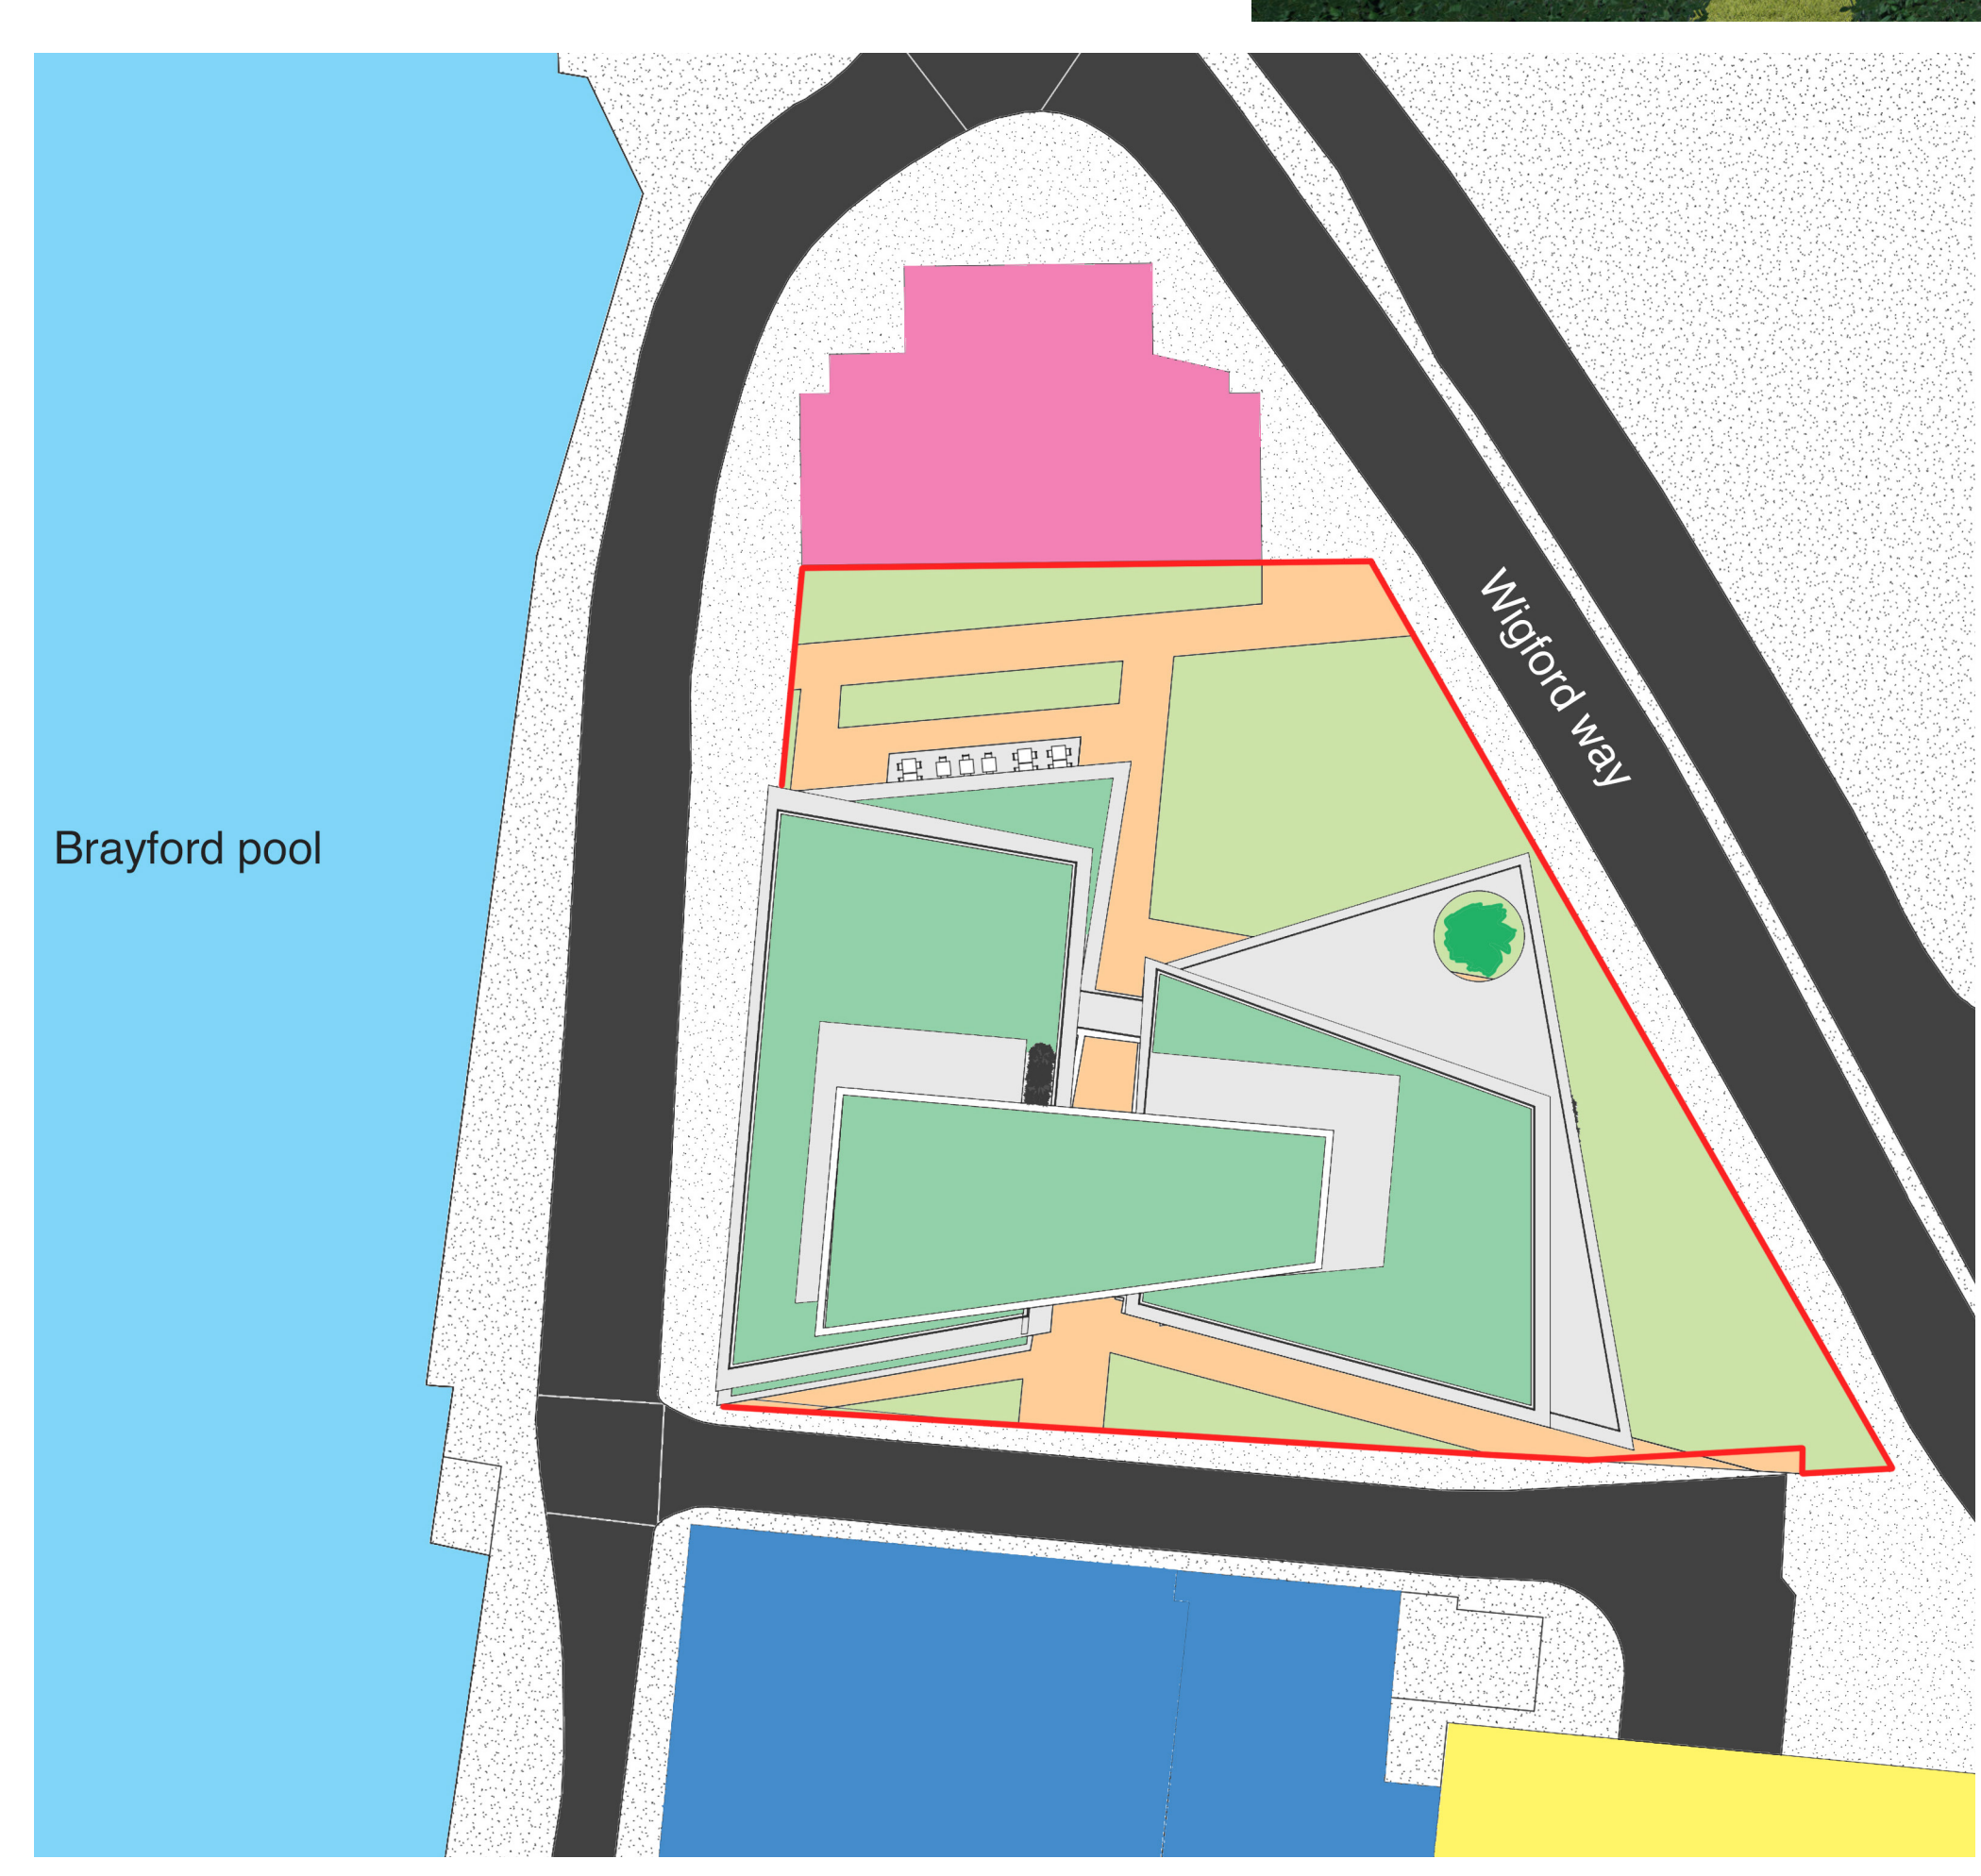

Brayford View Community Centre

Joshua Grundy - 27929878

Arc 3003